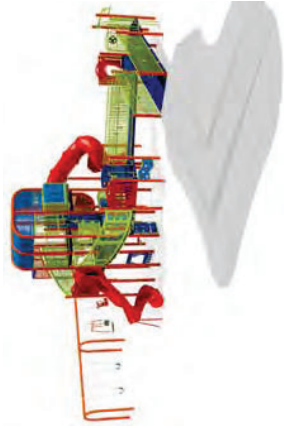

Inclusive Play with
Unique Style

Take Another Look

With Adventus, you can transform the look of any inclusive playground with a signature style, plus add freestanding play activities to create a one-of-a-kind play experience.