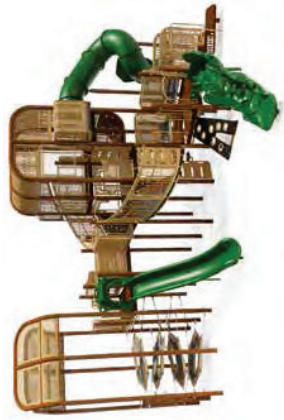

Inclusive Play with
Unique Style

Take Another Look

With Adventus, you can transform the look of any inclusive playground with a signature style, plus add freestanding play activities to create a one-of-a-kind play experience.