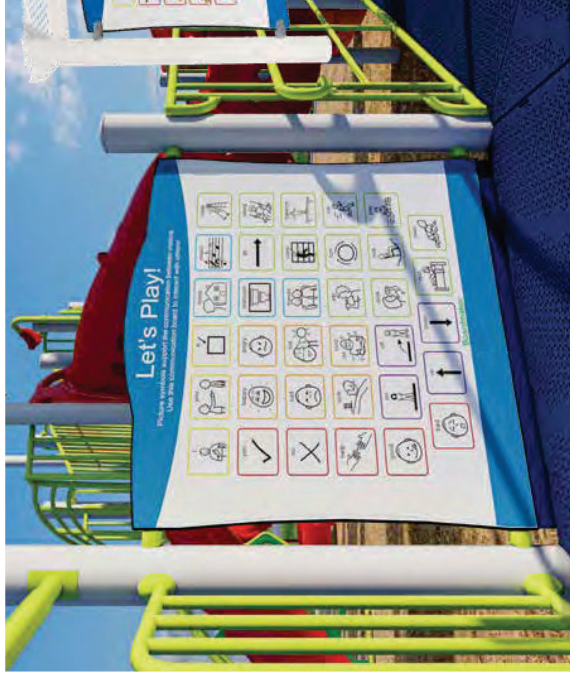

**Communication
Panel**

Make inclusive communication part of any play system. See page 187 for more details.