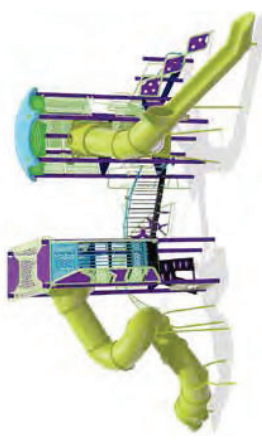

Palisade
#PS25053
See p203 for more details and approximate price range