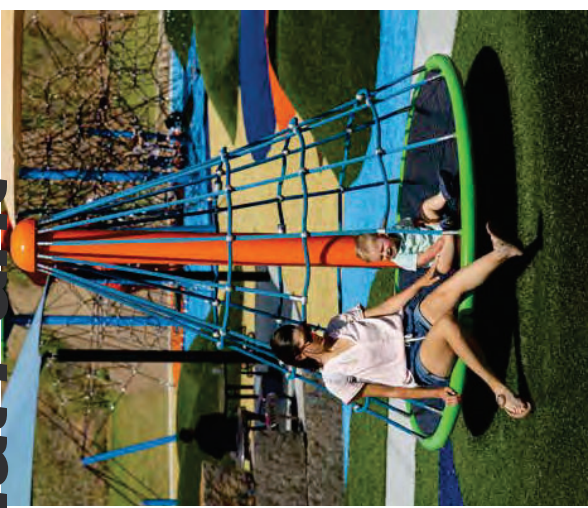

Washington Irving Memorial Park

A Place to Play for
All Ages