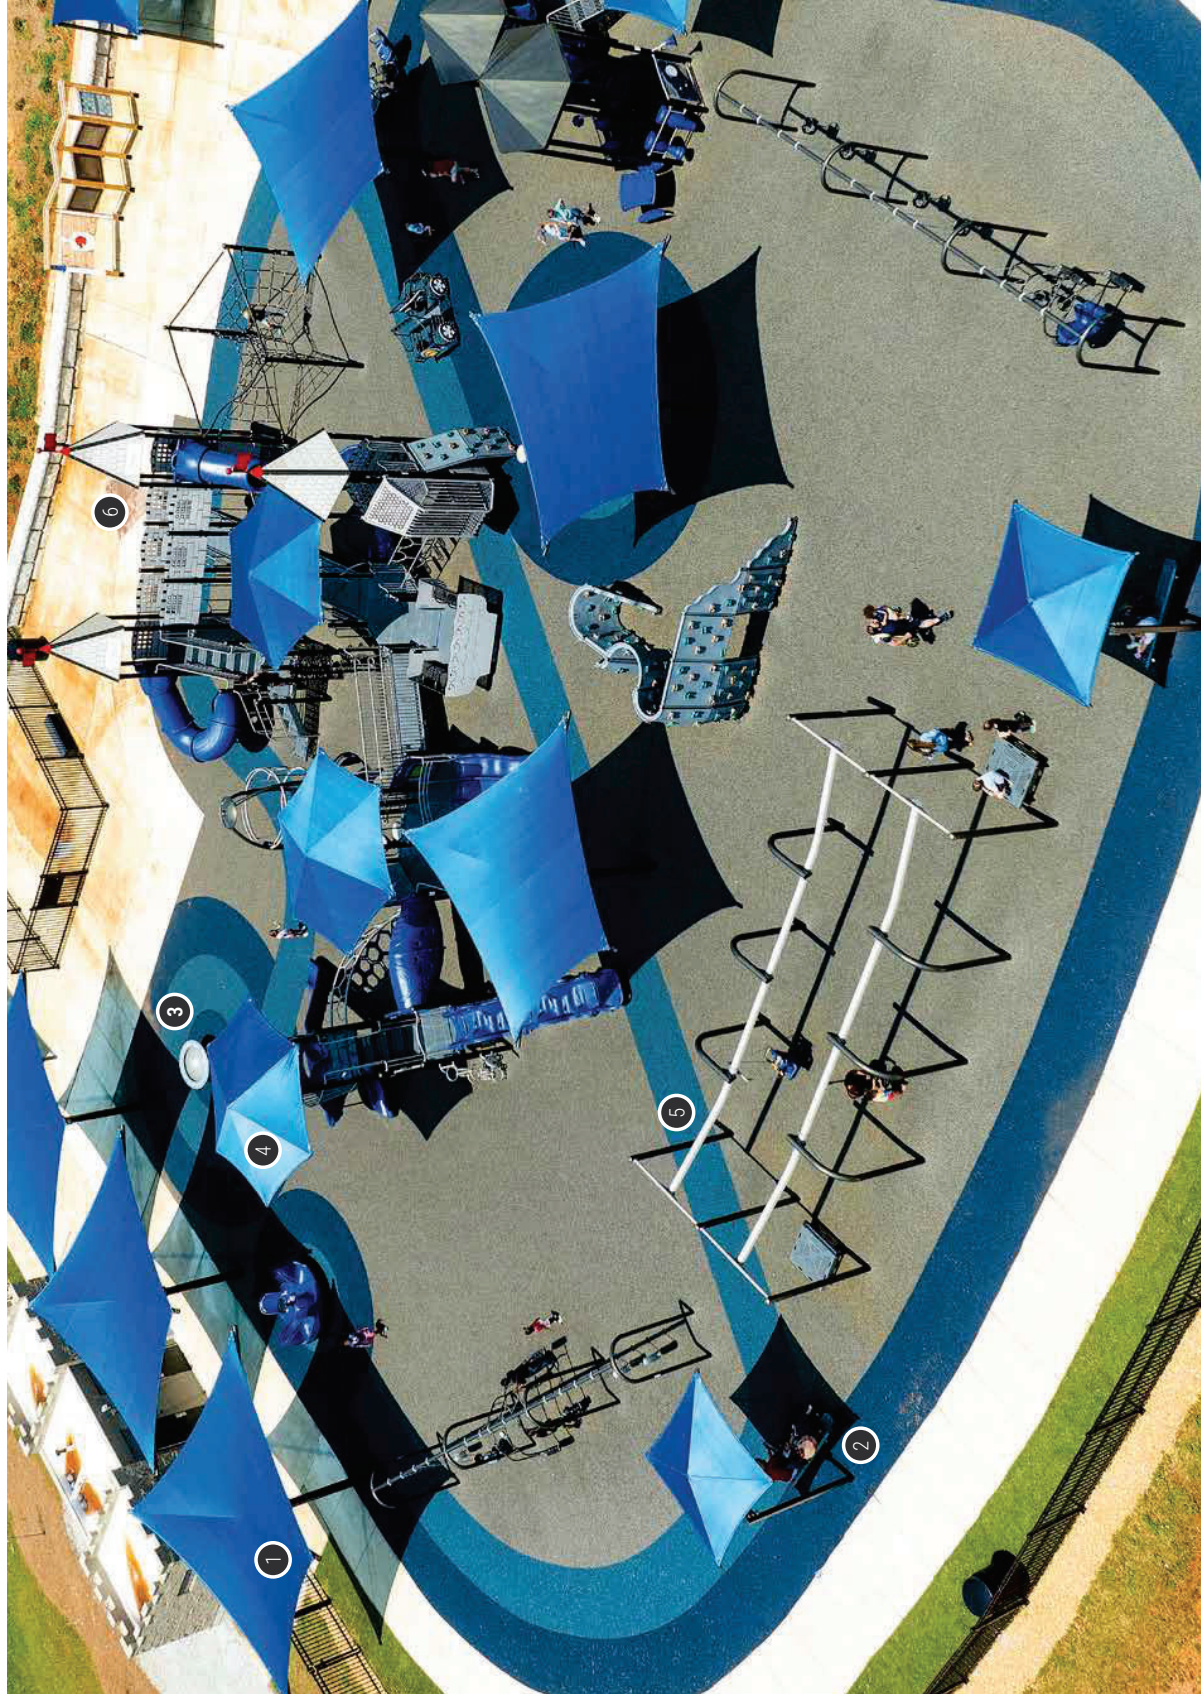

Kid's Kingdom MADISON, AL

When their aging wooden play structure needed replacement, the city of Madison, Alabama, set out to build an inclusive playground that honors the cherished memories created on the original playground while incorporating modern, accessible features for future generations to enjoy.

At Kid's Kingdom, children of all ages and abilities can let their imaginations soar! One moment, they might be rescuing a friend in a medieval castle; the next, they're launching into a space-themed adventure.

Kid's Kingdom stands as a testament to the importance of play in every child's life, regardless of ability. With wide, ramped decks and transfer-level motion activities, every child is empowered to be themselves as they embark on new adventures with friends.

- 1 Single Post Hyper Shade p248
- 2 Cantilever Umbrella p245
- 3 Fusion #9477 p88
- 4 Integrated Shade p196
- 5 SkyRun ZipTrack Double #91862 p94
- 6 Castle Panels #90494 p187