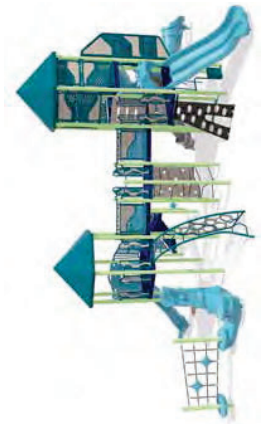

Palisade
#PS25053
See p203 for more details and approximate price range