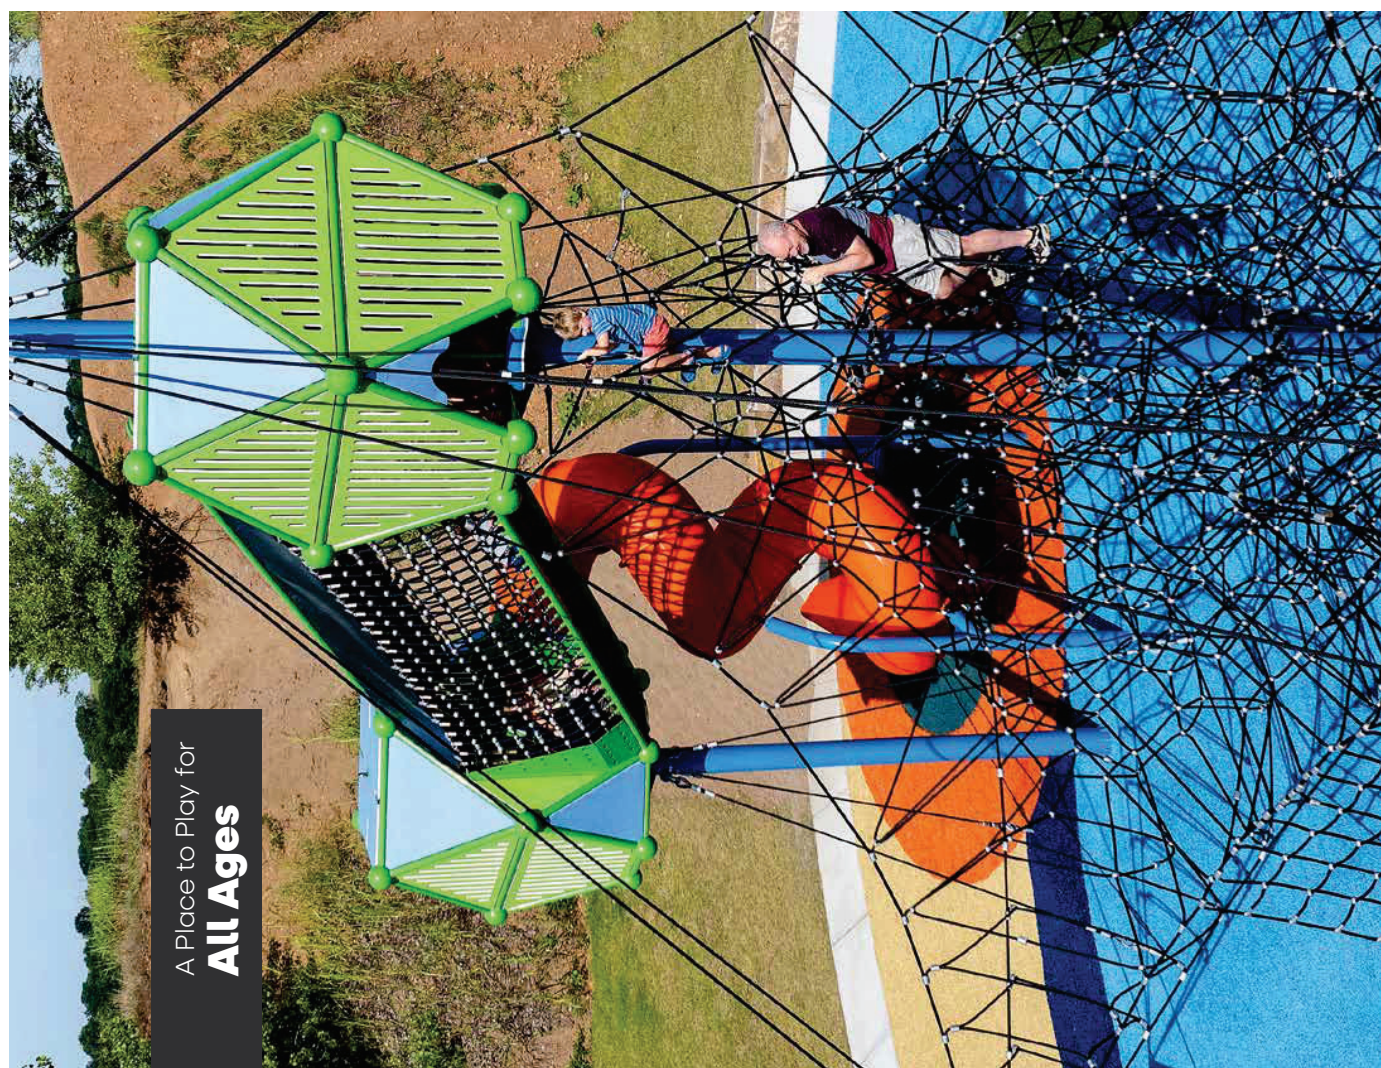

Washington Irving Memorial Park

A Place to Play for
All Ages